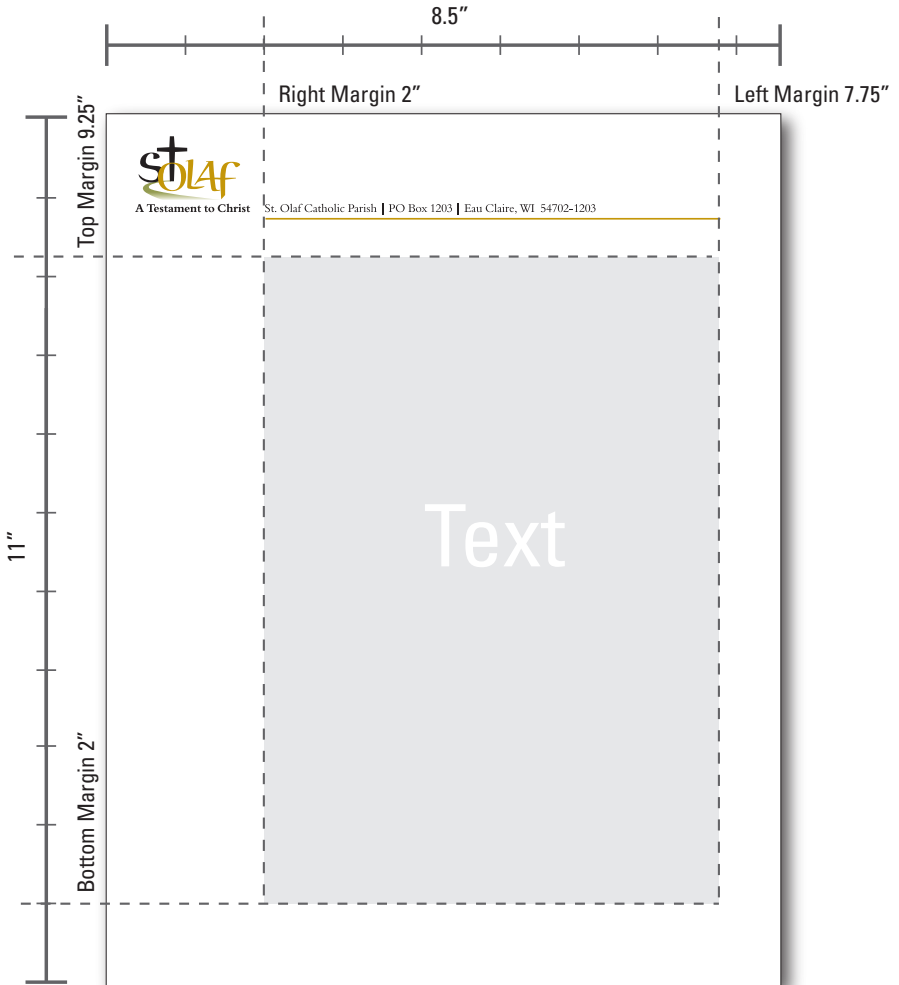

St. Olaf Stationary Specifications Continued

Letterhead Version 2:

- No bleed required