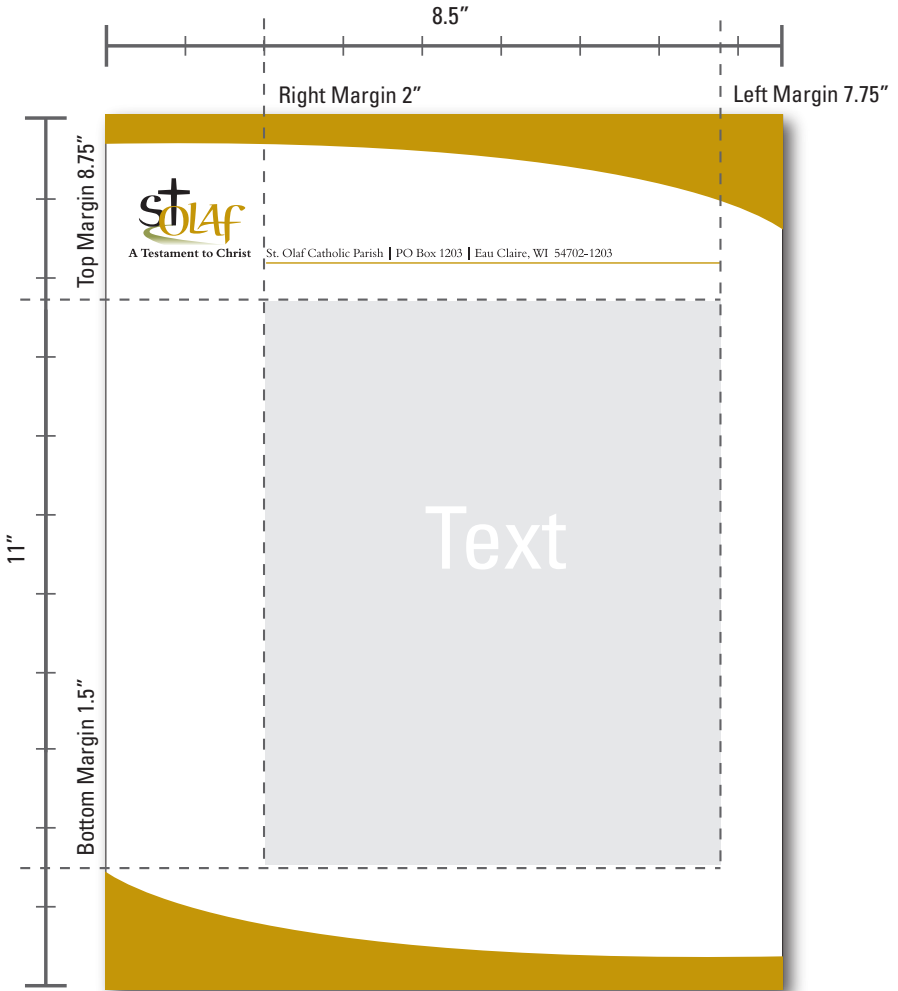

Logo Standards

St. Olaf Logo Specifications

St. Olaf Three Color:

Main Logo:

Logo with Message:

Logo with Parish info:

Logo with Address:

St. Olaf Logo Specifications Continued

5757 C

27/0/95/55

103/119/24

Black

Black

0/0/0/100

0/0/0

St. Olaf Gray Scale:

Black

Black 70%

Black 40%

St. Olaf Stationary Specifications

Envelope:

#10 - 4.125" x 9.5"

St. Olaf Stationary Specifications Continued

Letterhead Version 1:

- Print as full bleed only

St. Olaf Stationary Specifications Continued

Letterhead Version 2:

- No bleed required

Greendoor Graphics
& Advertising, Inc.